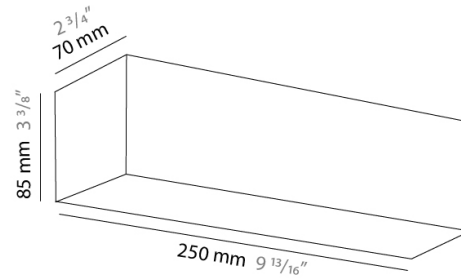

TOY SURFACE

D83281-MSS

GENERAL

Series: Toy
Brand: Panzeri
Division: Design
Mounting Type: Surface
Mounting Location: Wall

PHYSICAL

Shape: Rectangle
Length (mm): 250
Length (in): $9 \frac{13}{16}$
Height (mm): 70
Height (in): $2 \frac{3}{4}$
Extension (mm): 85
Extension (in): $3 \frac{3}{8}$
Light Distribution: Direct / Indirect
Weight (kg): 0.82
Weight (lbs): 1.8
Diffuser: Frost White Glass
Fixture Material: Metal

ELECTRICAL

Lamp Type: LED
Input Wattage (W): 13
Total Output Wattage (W): 12
Driver Included: Yes
Driver Location: Integrated
Driver Type: Integral LED driver, 700mA (Dimming and 277V options available with remote driver sold separately)

LED

Color Temperature (°K): 3000
Max. Delivered Lumen (lm): 938
CRI: >80 CRI

OPTICAL

RATINGS AND CERTIFICATIONS

Certified By: CSA Certified to UL and CSA Standards
IP rating: IP20