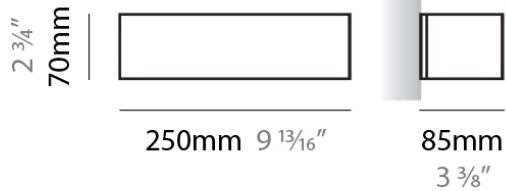

TOY SURFACE

D83137

GENERAL

Series: Toy
Brand: Panzeri
Division: Design
Mounting Type: Surface
Mounting Location: Wall
Subcategory: Ambient

PHYSICAL

Shape: Rectangle
Length (mm): 250
Length (in): 9 ⁷/₁₆
Height (mm): 70
Height (in): 2 ³/₄
Extension (mm): 85
Extension (in): 3 ¹/₄
Light Distribution: Direct / Indirect
Weight (kg): 0.9
Weight (lbs): 2
Diffuser: Frost White Glass
Fixture Finish: WHI
Fixture Material: Metal

ELECTRICAL

Number of Lamps: 1
Lamp Type: CFL
Bulb Included: Bulb Not Included
Total Output Wattage (W): 26
Max. Wattage Per Lamp (W): 26
Lamp Base: GX24-q3
Dimming: Non-Dimmable
Driver Included: Yes
Driver Type: Ballast - 120Vac - Non-dimming
Input Voltage (V): 120

LED

OPTICAL

RATINGS AND CERTIFICATIONS

Certified By: CSA Certified to UL and CSA Standards
IP rating: IP40